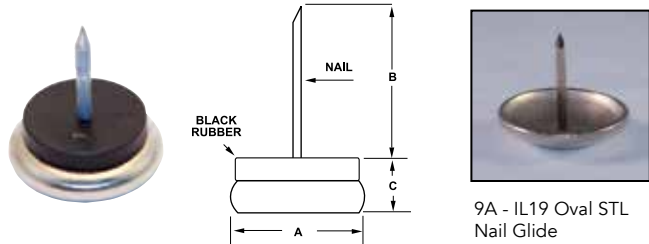

LIGHT-DUTY LEVELERS
NAIL GLIDES

Nail Glides

9-Light Duty, Steel Base, (Nail Glide) with Rubber Cushion These *steel glides* have a rubber cushion on top of the nickel plated steel base which reduces noise. The nail presses easily into the wood.

9A - IL19 Oval STL Nail Glide

10-Light Duty, Flat Plastic Base, (Nail Glide) These *nail glides* have a flat plastic base. The nail presses easily into the wood.

9B - 3-Prong Zinc Base Nail Glide

10A-Light Duty, Flat Plastic Base, (Nail Glide) with Rubber Cushion These *nail glides* have a flat plastic white nylon base with black rubber cushion. The nail presses easily into the wood.

10B-Light Duty, Brown Flat Plastic Base, (Nail Glide) These *nail glides* have a flat plastic brown nylon base. The nail presses easily into the wood.

10C - Swivel Nail Glide

10C-Light Duty, Swivel Nail Glide This *nail glide* has a brass finish and white plastic base. It swivels approximately 15°.

10D & 10E - Light Duty Oval Nail Glides

Part Nbr.	Stem	A	B	C	Base
9-Light Duty, Steel Base, (Nail Glide) with Rubber Cushion					
IL19-N1	NAIL	7/8	1/4	3/8	Steel
IL19-N2	NAIL	1-1/16	1/4	3/8	Steel
IL19-N3	NAIL	1-1/4	1/4	3/8	Steel