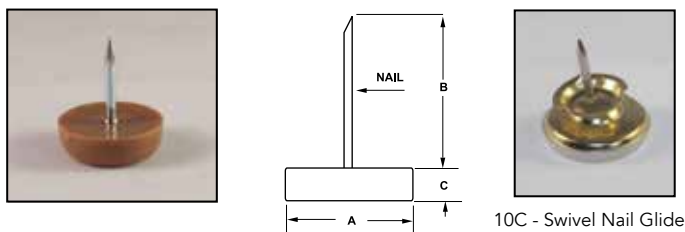

LIGHT-DUTY LEVELERS
NAIL GLIDES

Nail Glides

9-Light Duty, Steel Base, (Nail Glide) with Rubber Cushion These *steel glides* have a rubber cushion on top of the nickel plated steel base which reduces noise. The nail presses easily into the wood.

9A - IL19 Oval STL Nail Glide

10-Light Duty, Flat Plastic Base, (Nail Glide) These *nail glides* have a flat plastic base. The nail presses easily into the wood.

9B - 3-Prong Zinc Base Nail Glide

10A-Light Duty, Flat Plastic Base, (Nail Glide) with Rubber Cushion These *nail glides* have a flat plastic white nylon base with black rubber cushion. The nail presses easily into the wood.

10B-Light Duty, Brown Flat Plastic Base, (Nail Glide) These *nail glides* have a flat plastic brown nylon base. The nail presses easily into the wood.

10C - Swivel Nail Glide

10C-Light Duty, Swivel Nail Glide This *nail glide* has a brass finish and white plastic base. It swivels approximately 15°.

10D & 10E - Light Duty Oval Nail Glides

Part Nbr.	Stem	A	B	C	Base
9-Light Duty, Steel Base, (Nail Glide) with Rubber Cushion					
IL19-N1	NAIL	7/8	1/4	3/8	Steel
IL19-N2	NAIL	1-1/16	1/4	3/8	Steel
IL19-N3	NAIL	1-1/4	1/4	3/8	Steel