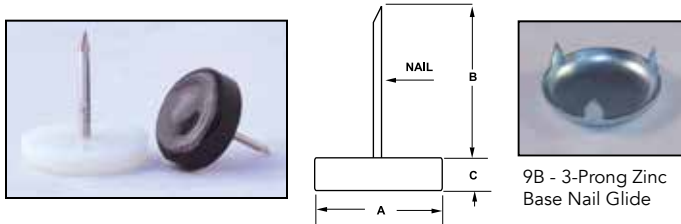

LIGHT-DUTY LEVELERS
NAIL GLIDES

Nail Glides

9-Light Duty, Steel Base, (Nail Glide) with Rubber Cushion These *steel glides* have a rubber cushion on top of the nickel plated steel base which reduces noise. The nail presses easily into the wood.

9A - IL19 Oval STL Nail Glide

10-Light Duty, Flat Plastic Base, (Nail Glide) These *nail glides* have a flat plastic base. The nail presses easily into the wood.

9B - 3-Prong Zinc Base Nail Glide

10A-Light Duty, Flat Plastic Base, (Nail Glide) with Rubber Cushion These *nail glides* have a flat plastic white nylon base with black rubber cushion. The nail presses easily into the wood.