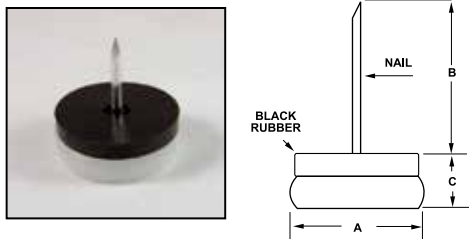

LIGHT-DUTY LEVELERS
NAIL GLIDES

Nail Glides

9-Light Duty, Steel Base, (Nail Glide) with Rubber Cushion These *steel glides* have a rubber cushion on top of the nickel plated steel base which reduces noise. The nail presses easily into the wood.

9A - IL19 Oval STL Nail Glide

10-Light Duty, Flat Plastic Base, (Nail Glide) These *nail glides* have a flat plastic base. The nail presses easily into the wood.

9B - 3-Prong Zinc Base Nail Glide

10A-Light Duty, Flat Plastic Base, (Nail Glide) with Rubber Cushion These *nail glides* have a flat plastic white nylon base with black rubber cushion. The nail presses easily into the wood.

10B-Light Duty, Brown Flat Plastic Base, (Nail Glide) These *nail glides* have a flat plastic brown nylon base. The nail presses easily into the wood.

10C - Swivel Nail Glide

10C-Light Duty, Swivel Nail Glide This *nail glide* has a brass finish and white plastic base. It swivels approximately 15°.